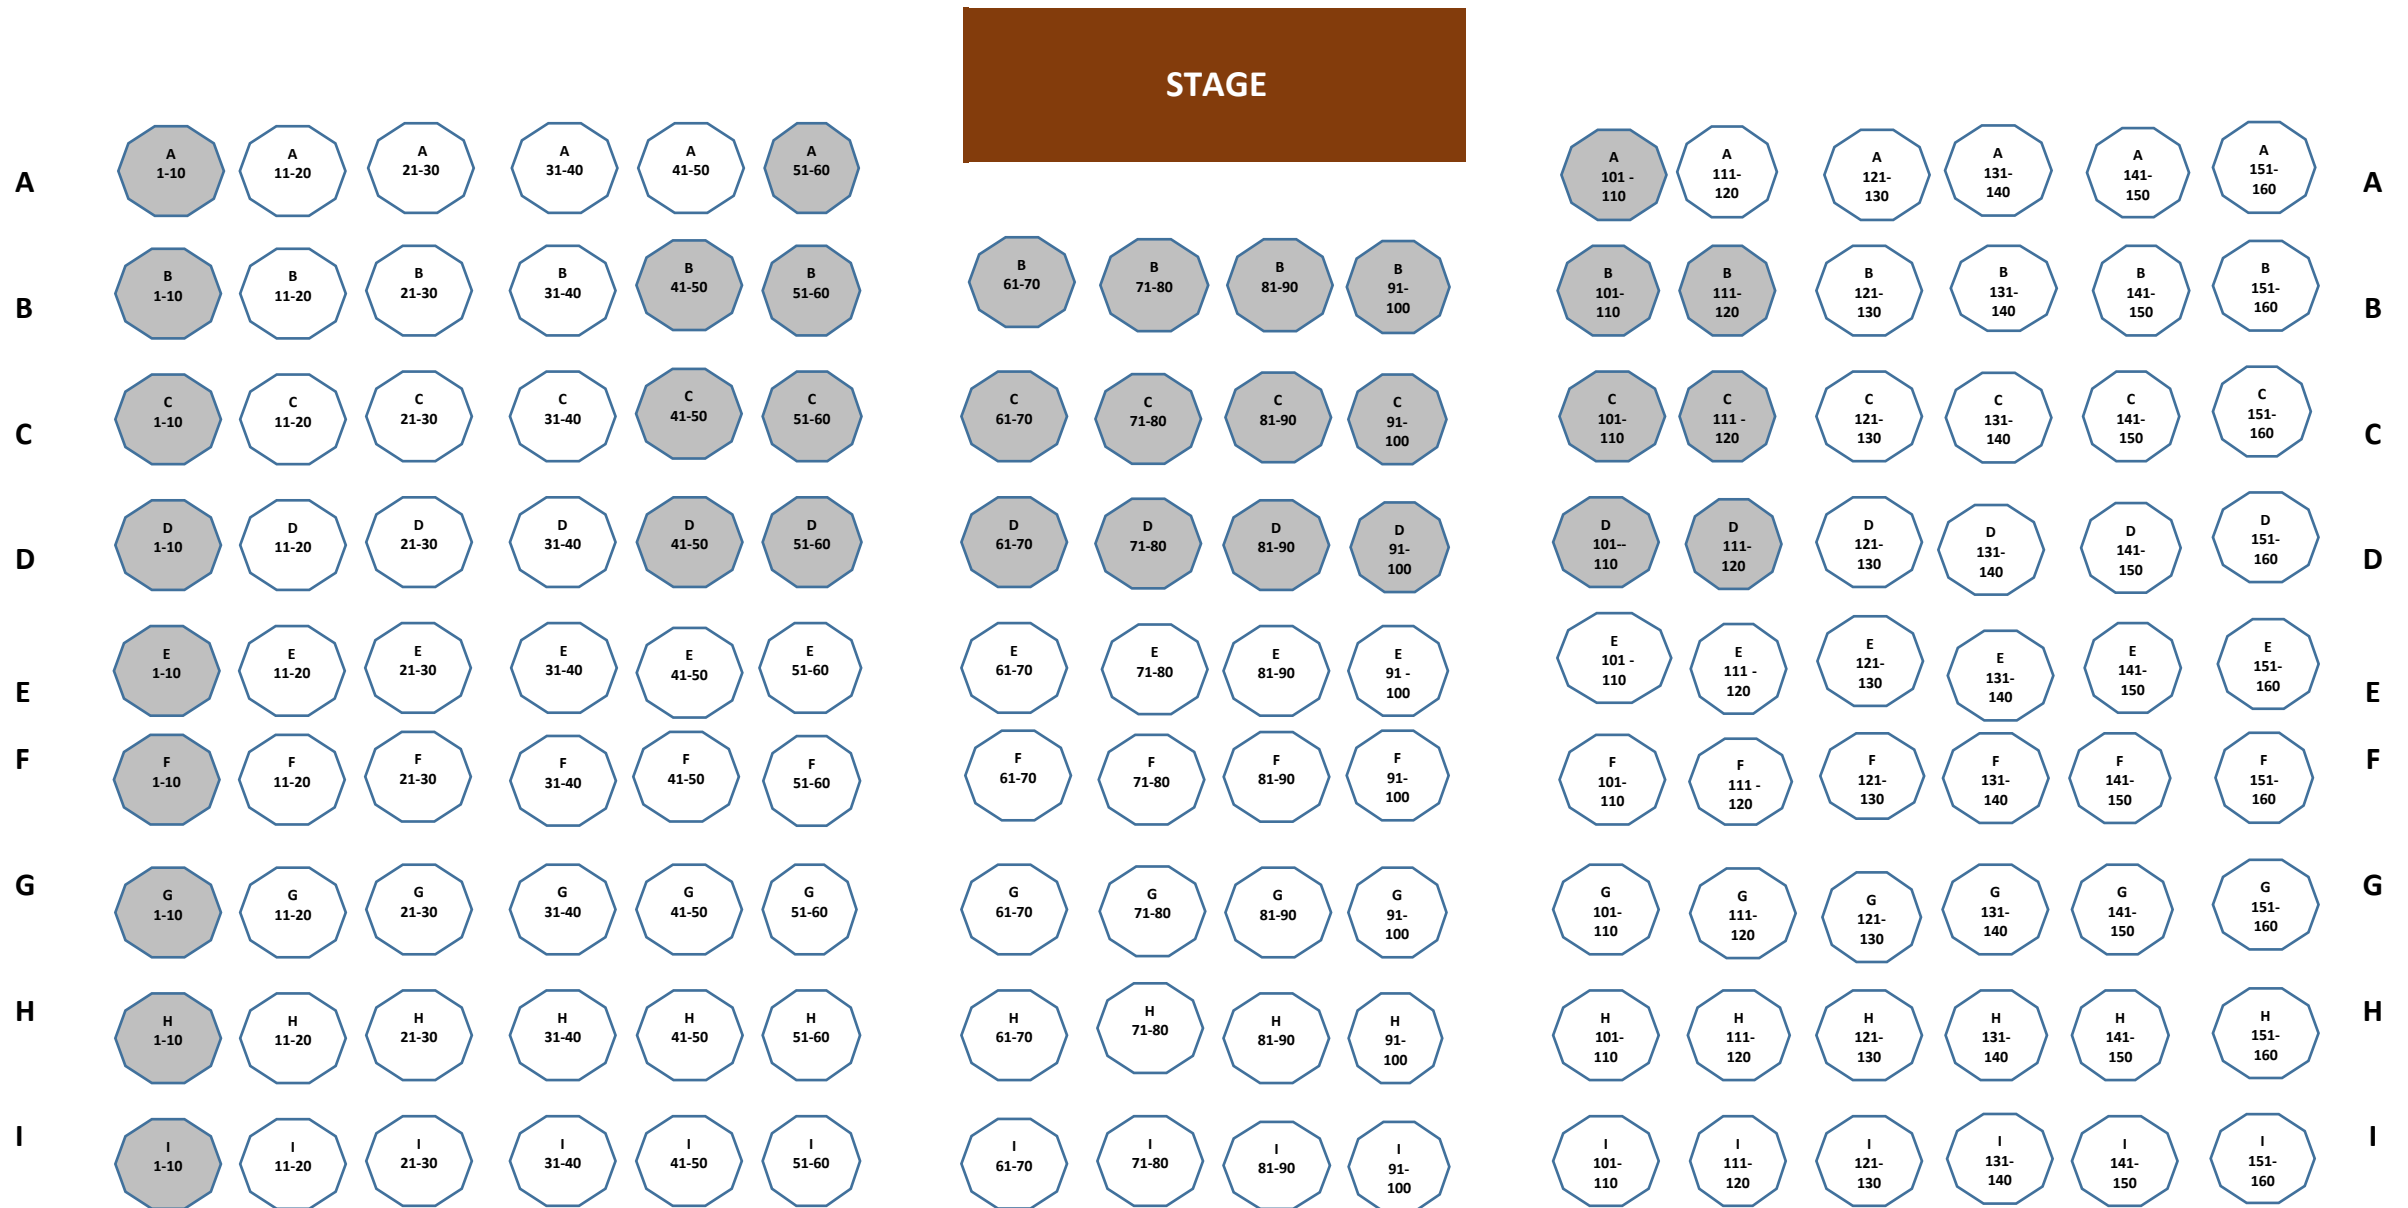

2020 CALIBER AWARDS TABLE/SEATING CHART

NOTE: Each circle represents a table of 10, not individual seats

 Tables Unavailable